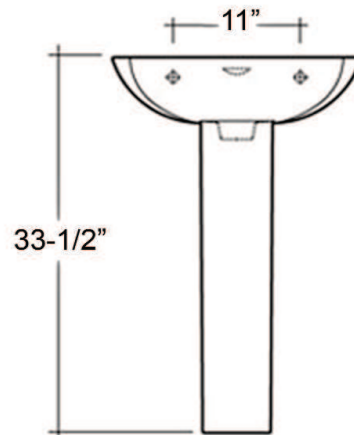

RESERVA PEDESTAL LAVATORY

Cat. No.
3-34X

Faucet not included

W: 21 3/4"
D: 19 7/8"
H: 33 1/2"

Column:

Bottom: 6 1/2"W x 6"D
Top: 6 1/2"W x 8"D
Height: 27 3/4"

Interior Dimensions:

Basin Interior: 20 1/4"W x 14 3/4"D
Basin Depth: 5 1/2"
Mount bolts height: 32"
Mount holes cc: 11"
Faucet and spout holes: 1 3/8"

Features:

- ▶ Made of Vitreous China
- ▶ Available for 1 hole, 4" CC or 8" Widespread
- ▶ Overflow
- ▶ Can be Installed Using Toggle or Molly Bolts (not included)

*For ease of installation, order one of the following:

1. Hangers (pair) \$4.75
2. Bracket (one) \$11.50

Colors:

WH White

Compliance Certification

Meets or exceeds the following specifications: ASME A112.19.2 2008 (and CSA B45.1-08 for ceramic plumbing fixtures).

Dimensions of fixture are nominal and may vary within the range of tolerances established by ASME Standard A112.19.2-2008. Dimensions and specifications subject to change without notice.