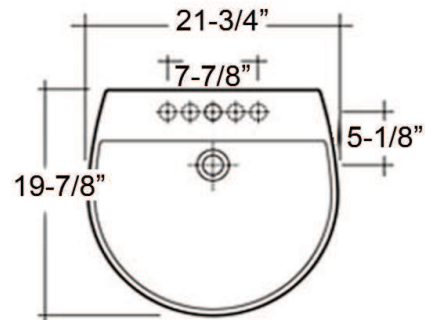

RESERVA PEDESTAL LAVATORY

Cat. No.
3-34X

Faucet not included

W: 21 3/4"
D: 19 7/8"
H: 33 1/2"

Column:

Bottom: 6 1/2"W x 6"D
Top: 6 1/2"W x 8"D
Height: 27 3/4"

Interior Dimensions:

Basin Interior: 20 1/4"W x 14 3/4"D
Basin Depth: 5 1/2"
Mount bolts height: 32"
Mount holes cc: 11"
Faucet and spout holes: 1 3/8"

Features:

- ▶ Made of Vitreous China
- ▶ Available for 1 hole, 4" CC or 8" Widespread
- ▶ Overflow
- ▶ Can be Installed Using Toggle or Molly Bolts (not included)

*For ease of installation, order one of the following:

1. Hangers (pair) \$4.75
2. Bracket (one) \$11.50

Colors:

WH White

Compliance Certification

Meets or exceeds the following specifications: ASME A112.19.2 2008 (and CSA B45.1-08 for ceramic plumbing fixtures).

Dimensions of fixture are nominal and may vary within the range of tolerances established by ASME Standard A112.19.2-2008. Dimensions and specifications subject to change without notice.